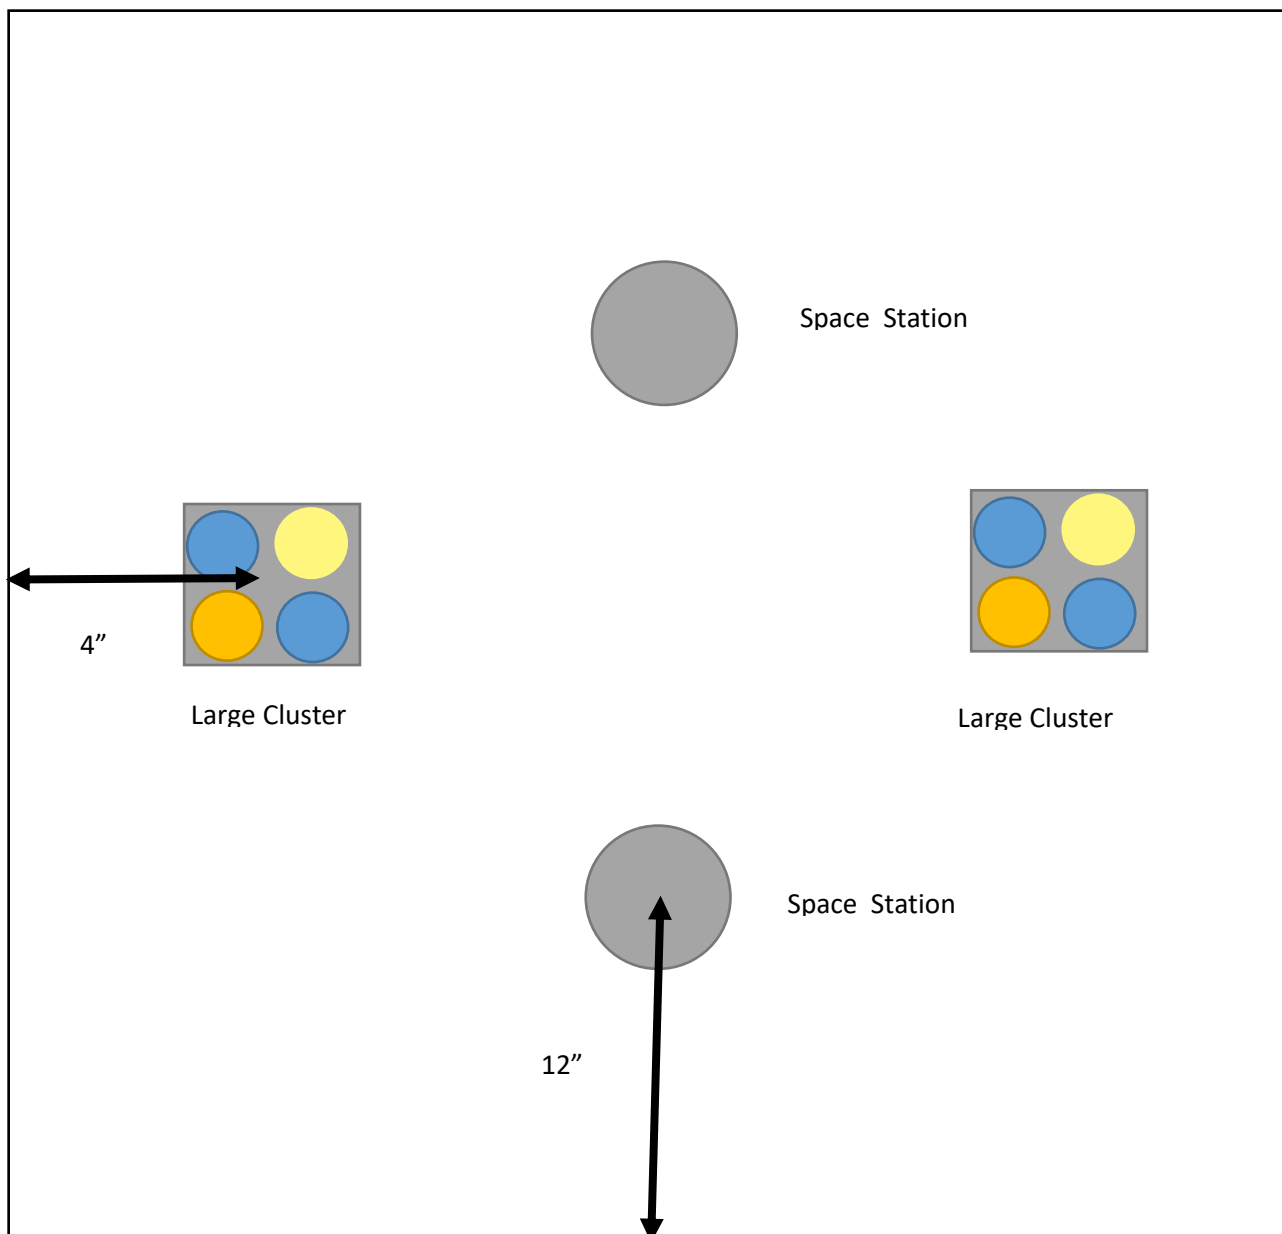

1. EACH ROUND WILL CONSIST OF THE FOLLOWING MISSIONS
 - A. MIXED ENGAGEMENT
 - B. MODIFIED STARTER SCENARIO
 - C. STARTER SCENARIO

PRIZES:

1. PARTICIPATION PRIZES:
 - A. ONE OFFICIAL HAWK WARGAMES FACTION DIE OF CHOICE
 - B. ONE SET OF 5 BLANK BATTLEGROUP CARDS
 - C. ONE GAMES @ PI \$6 VOUCHER DIE
2. PRIZE FOR THE MOST VICTORY POINTS:
 - A. ONE OFFICIAL HAWK WARGAMES FACTION BADGE

MIXED ENGAGEMENT

APPROACH: BATTLE LINE

DURATION: 6 TURNS

ORBITAL DEBRIS: (2 FINE, 4 DENSE)

VICTORY CONDITIONS: CLUSTERS (STANDARD SCORING, CRITICAL LOCATIONS), SPACE STATIONS (CRITICAL LOCATIONS). THE SPACE STATIONS ARE ARMED WITH 1X BURN THROUGH ARMAMENT AND 1X CLOSE ACTION ARMAMENT.

STARTER SET MISSION MODIFIED

APPROACH: DISTANT

DURATION: 6 TURNS

ORBITAL DEBRIS: (2 FINE, 4 DENSE)

VICTORY CONDITIONS: CLUSTERS (STANDARD SCORING, CRITICAL LOCATIONS),

STARTER SET MISSION

APPROACH: BATTLE LINE

DURATION: 6 TURNS

ORBITAL DEBRIS: (2 FINE, 4 DENSE)

VICTORY CONDITIONS: CLUSTERS (STANDARD SCORING, CRITICAL LOCATIONS),